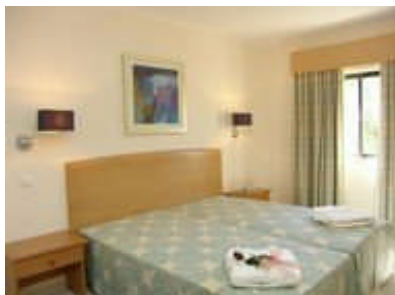

Clube Brisamar Alvor

Period - 18.12.09 until 14.04.2010

One bed. Apartment - 25.00€

Two bed. Apartment - 35.00€

This rates are for Apartment only (Self Catering)

The apartment complex is situated in a quite setting with a nice atmosphere. The distance to the drop place is about 2.5km, to Alvor Center 1km.